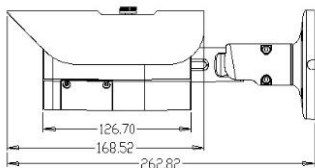

### Features

- 1/3" 4MP CMOS sensor
- Up to 300m coax cable transmission
- Enhancements: D-WDR, 2D NR, BLC, highlight suppression
- Adjustable IR to avoid over-exposure
- Multi-lingual OSD menu

### Dimensions

### Specifications

Model	AF4-B34W
<b>CAMERA</b>	
Image Sensor	1/3" 4MP CMOS sensor
Effective Pixel	2688 (H) x 1520 (V)
Frame Rate	25/30fps
Video Output	1.0Vp-p composite video, 75Ω
Min. Illumination	0.0 Lux (IR on)
IR Range	40m
Sync System	Internal
Scan System	Progressive scan
Lens	2.8 - 12mm
Electronic Shutter	Auto / manual (1/30 - 1/50000) / FLK
<b>CONTROL</b>	
Video Adjustment	Brightness, sharpness
White Balance	ATW / AWC-SET / AWB / indoor / outdoor / manual
Noise Reduction	2D NR / off
Digital WDR	Auto / on / off
Video Compensation	BLC / HLC / off
Auto Gain Control	Auto / on / off
Day / Night Mode	Auto / B/W / color
Orientation	Mirror / upside down / 180° rotation
<b>MISCELLANEOUS</b>	
Weather Protection	IP66
Operating Environment	-20 ~ 55°C / 90% relative humidity (no condensation)
Power Supply	DC12V, 8W
Dimensions (mm)	92 (W) x 95 (H) x 262 (L)
Weight	760g