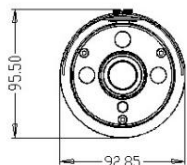

### Features

- 1/3" 4MP CMOS sensor
- Up to 300m coax cable transmission
- Enhancements: D-WDR, 2D NR, BLC, highlight suppression
- Adjustable IR to avoid over-exposure
- Multi-lingual OSD menu

### Dimensions

### Specifications

Model	AF4-B34W
<b>CAMERA</b>	
Image Sensor	1/3" 4MP CMOS sensor
Effective Pixel	2688 (H) x 1520 (V)
Frame Rate	25/30fps
Video Output	1.0Vp-p composite video, 75Ω
Min. Illumination	0.0 Lux (IR on)
IR Range	40m
Sync System	Internal
Scan System	Progressive scan
Lens	2.8 - 12mm
Electronic Shutter	Auto / manual (1/30 - 1/50000) / FLK
<b>CONTROL</b>	
Video Adjustment	Brightness, sharpness
White Balance	ATW / AWC-SET / AWB / indoor / outdoor / manual
Noise Reduction	2D NR / off
Digital WDR	Auto / on / off
Video Compensation	BLC / HLC / off
Auto Gain Control	Auto / on / off
Day / Night Mode	Auto / B/W / color
Orientation	Mirror / upside down / 180° rotation
<b>MISCELLANEOUS</b>	
Weather Protection	IP66
Operating Environment	-20 ~ 55°C / 90% relative humidity (no condensation)
Power Supply	DC12V, 8W
Dimensions (mm)	92 (W) x 95 (H) x 262 (L)
Weight	760g