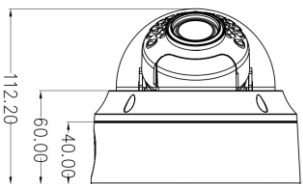

## Features

- 1/3" 4MP CMOS sensor
- Up to 300m coax cable transmission
- Enhancements: D-WDR, 2D NR, BLC, highlight suppression
- Adjustable IR to avoid over-exposure
- Multi-lingual OSD menu

## Dimensions

## Specifications

Model	AF4-V54W
<b>CAMERA</b>	
Image Sensor	1/3" 4MP CMOS sensor
Effective Pixel	2688 (H) x 1520 (V)
Frame Rate	25/30fps
Video Output	1.0Vp-p composite video, 75Ω
Min. Illumination	0.0 lux (IR on)
IR Range	25m
Sync System	Internal
Scan System	Progressive scan
Lens	2.8 - 12mm
Electronic Shutter	Auto / manual (1/30 - 1/50000) / FLK
<b>CONTROL</b>	
Video Adjustment	Brightness, sharpness
White Balance	ATW / AWC-SET / AWB / indoor / outdoor / manual
Noise Reduction	2D NR / off
Digital WDR	Auto / on / off
Video Compensation	BLC / HLC / off
Auto Gain Control	Auto / on / off
Day / Night Mode	Auto / B/W / color
Orientation	Mirror / upside down / 180° rotation
<b>MISCELLANEOUS</b>	
Weather Protection	IP66
Operating Environment	-20 ~ 55°C / 90% relative humidity (no condensation)
Power Supply	DC12V, 6W
Dimensions (mm)	112 (H) x Φ132 (D)
Weight	830g