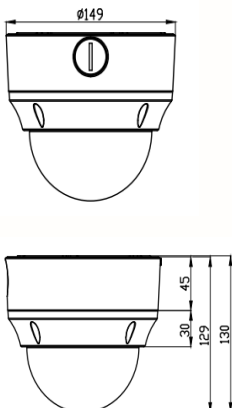

2MP H.264 10x High Speed Dome IP Camera

Features

- 1/2.8" 2.0MP CMOS sensor
- 10X optical zoom
- H.264 / M-JPEG dual streams
- Micro SD slot for recording
- Enhancements: D-WDR, 3D NR
- ONVIF (Profile S)

Dimensions

Specifications

Model	NZ2-T210
CAMERA	
Image Sensor	1/2.8" 2.0MP CMOS sensor
Effective Pixel	1920 (H) x 1080 (V)
Frame Rate	25/30fps
Resolution	up to 1920 x 1080 (main stream); up to D1 (sub stream)
Video Compression	H.264, M-JPEG (100kbps – 6000kbps)
Open Standard	ONVIF (Profile S)
Min. Illumination	0.06 lux (colour), 0.01 lux (B/W)
Lens	10X optical zoom, f=4.7–47mm
Electronic Shutter	1/15 (Max) ; 1/5000 (Min)
S/N Ratio	≥50db
CONTROL	
Video Adjustment	Brightness, contrast, sharpness
Noise Reduction	3D NR
Digital WDR	1 - 5 / off
Video Compensation	BLC / HLC / off
Auto Gain Control	Auto / on / off
Day / Night Mode	Auto / day / night
TELEMETRY	
Panning Angle	360°
Panning Speed	0.1°-200°/sec (manual); 240°/sec (preset)
Tilting Angle	90°
Preset	255
Patrol	4
Tour	4
Pattern	4
Home Position	Preset / patrol / tour / pattern / off
EVENT	
Event Type	External alarm, video motion detection
Action Type	Dial-back, relay switch control, email notification, micro SD card recording
External Alarm Input	1
Motion Detection	4
Relay Output	1
COMMUNICATION	
Network	RJ-45, 100 base-T
Protocol	TCP/IP, UDP, HTTP, DHCP, RTSP, DDNS, SMTP(SSL), PPPoE, UPNP, NTP, P2P, FTP
Concurrent Connection	5
Audio Input	1
Audio Output	1
Video Output	1 (CVBS)
MISCELLANEOUS	
Operating Environment	-20 ~ 55°C / 90% relative humidity (no condensation)
Power Supply	AC24V, DC24V/PoE (IEEE802.3at), 15W
Dimensions (mm)	129 (H) x Φ149 (D)
Weight	1.5kg